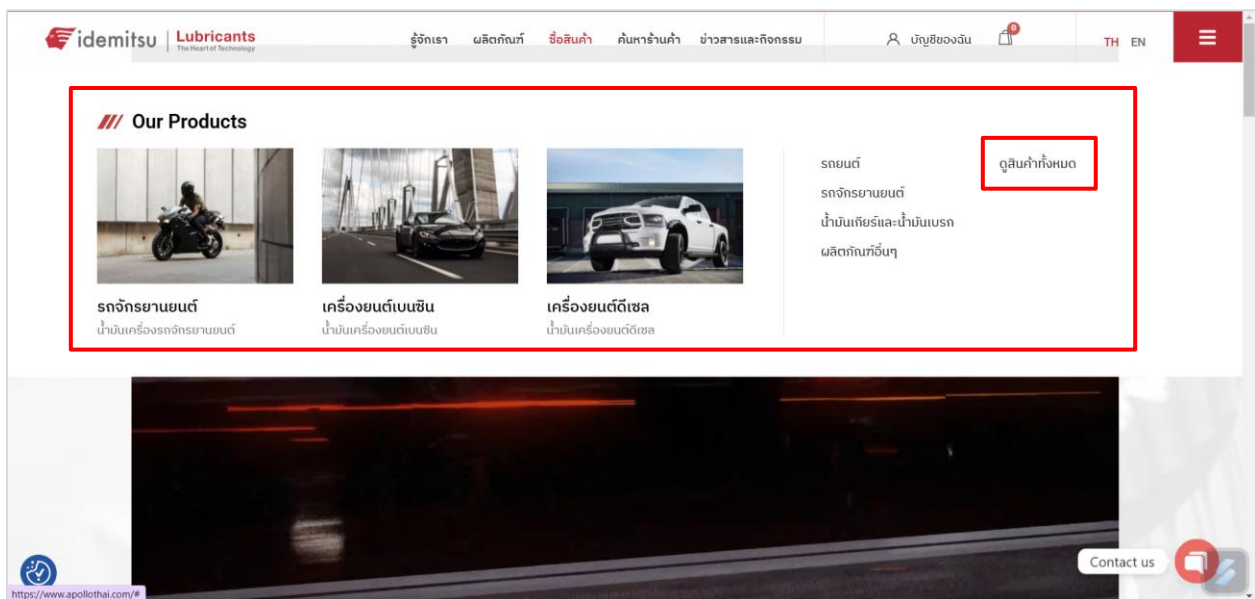

จะแสดงหมวดหมู่สินค้า เช่น รถจักรยานยนต์ (น้ำมันเครื่องรถจักรยานยนต์), เครื่องยนต์เบนซิน (น้ำมันเครื่องยนต์เบนซิน), เครื่องยนต์ดีเซล (น้ำมันเครื่องดีเซล) สามารถเลือกซื้อสินค้าได้ตามหมวดหมู่ หรือกดที่ **ดูสินค้าทั้งหมด (All Product)** ก็ได้